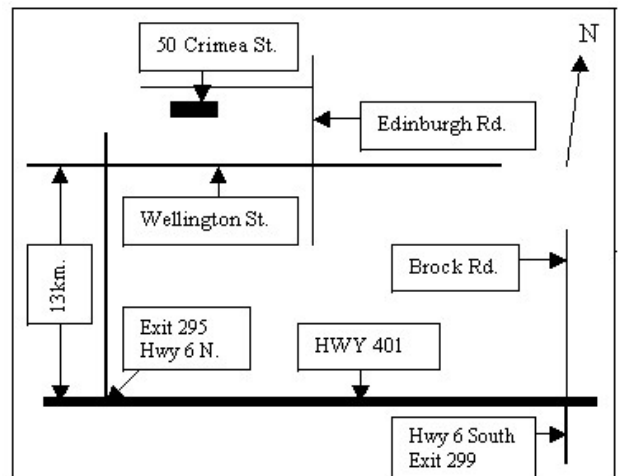

**Location:**

50 Crimea Street, Guelph ON

**Admission:**

**\$5.00 per adult. Children 12 and under  
free.**

**Information:**

(519) 856-4983 or (905) 878-5009  
[www.guelphmodelrailroadsociety.com](http://www.guelphmodelrailroadsociety.com)

Guelph Model Railroad Society

@ GMRSInc

\*PLEASE NOTE: ALL TRAINS, INCLUDING THOMAS, ARE MODELS, NOT FULL SIZE.  
SORRY, BUT THE GUELPH MODEL RAILROAD SOCIETY IS NOT WHEELCHAIR ACCESSIBLE.